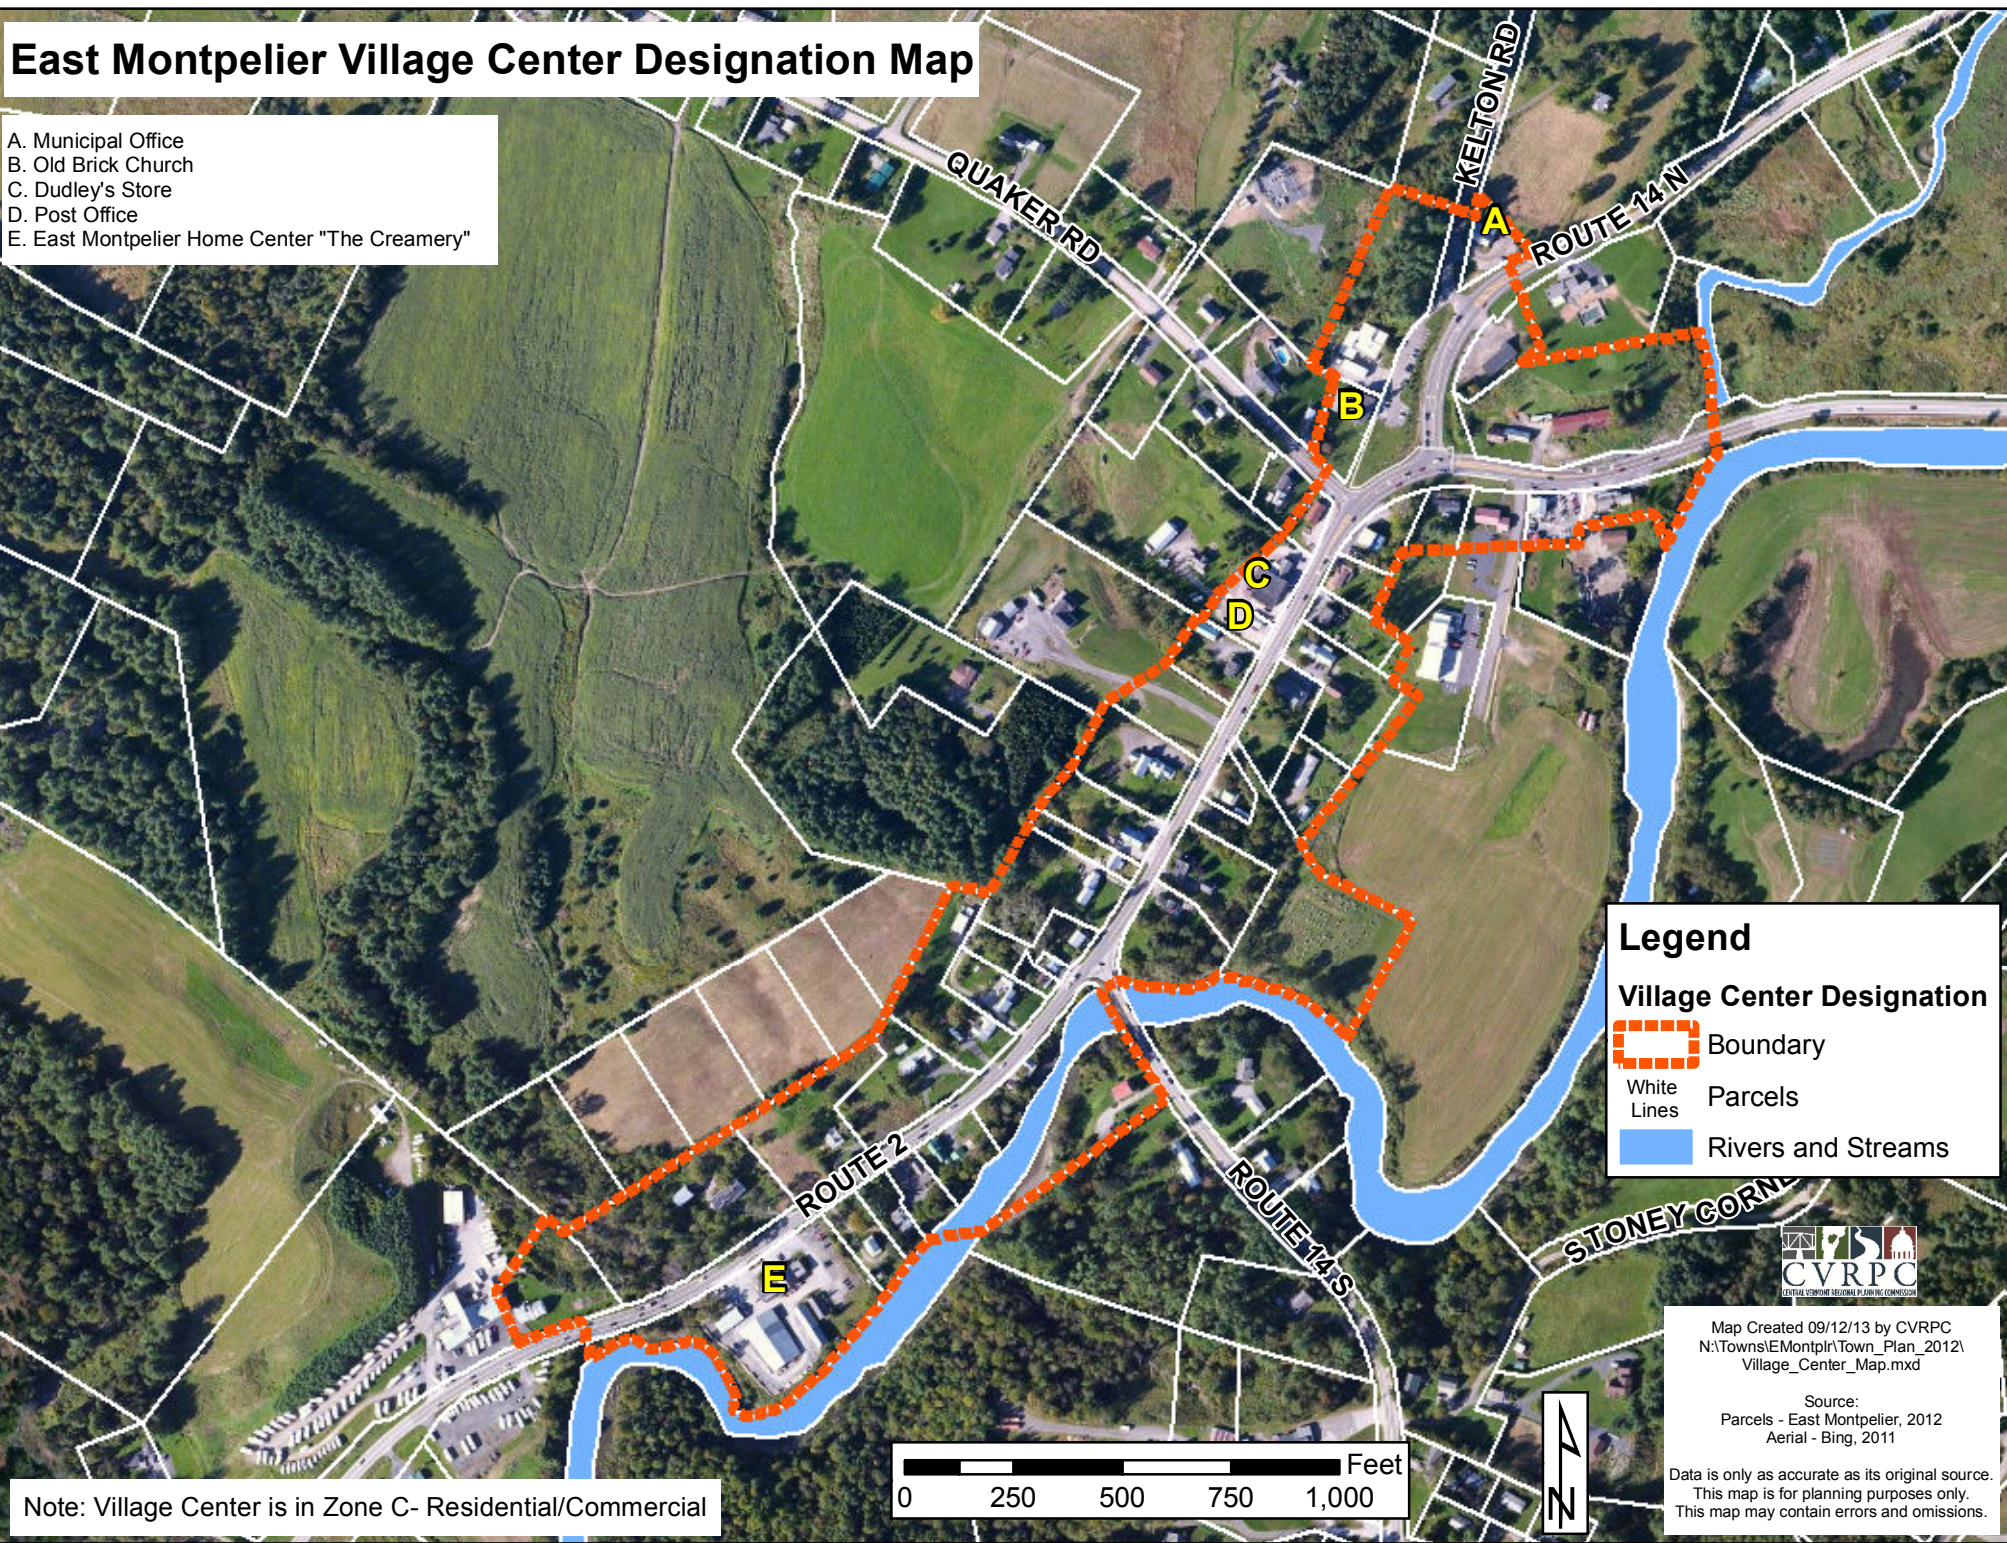

East Montpelier Village Center Designation Map

- A. Municipal Office
- B. Old Brick Church
- C. Dudley's Store
- D. Post Office
- E. East Montpelier Home Center "The Creamery"

Legend

Village Center Designation

- Boundary
- Parcels
- Rivers and Streams

Map Created 09/12/13 by CVRPC
N:\Towns\EMontpelr\Town_Plan_2012\
Village_Center_Map.mxd

Source:
Parcels - East Montpelier, 2012
Aerial - Bing, 2011

Data is only as accurate as its original source.
This map is for planning purposes only.
This map may contain errors and omissions.

Note: Village Center is in Zone C- Residential/Commercial