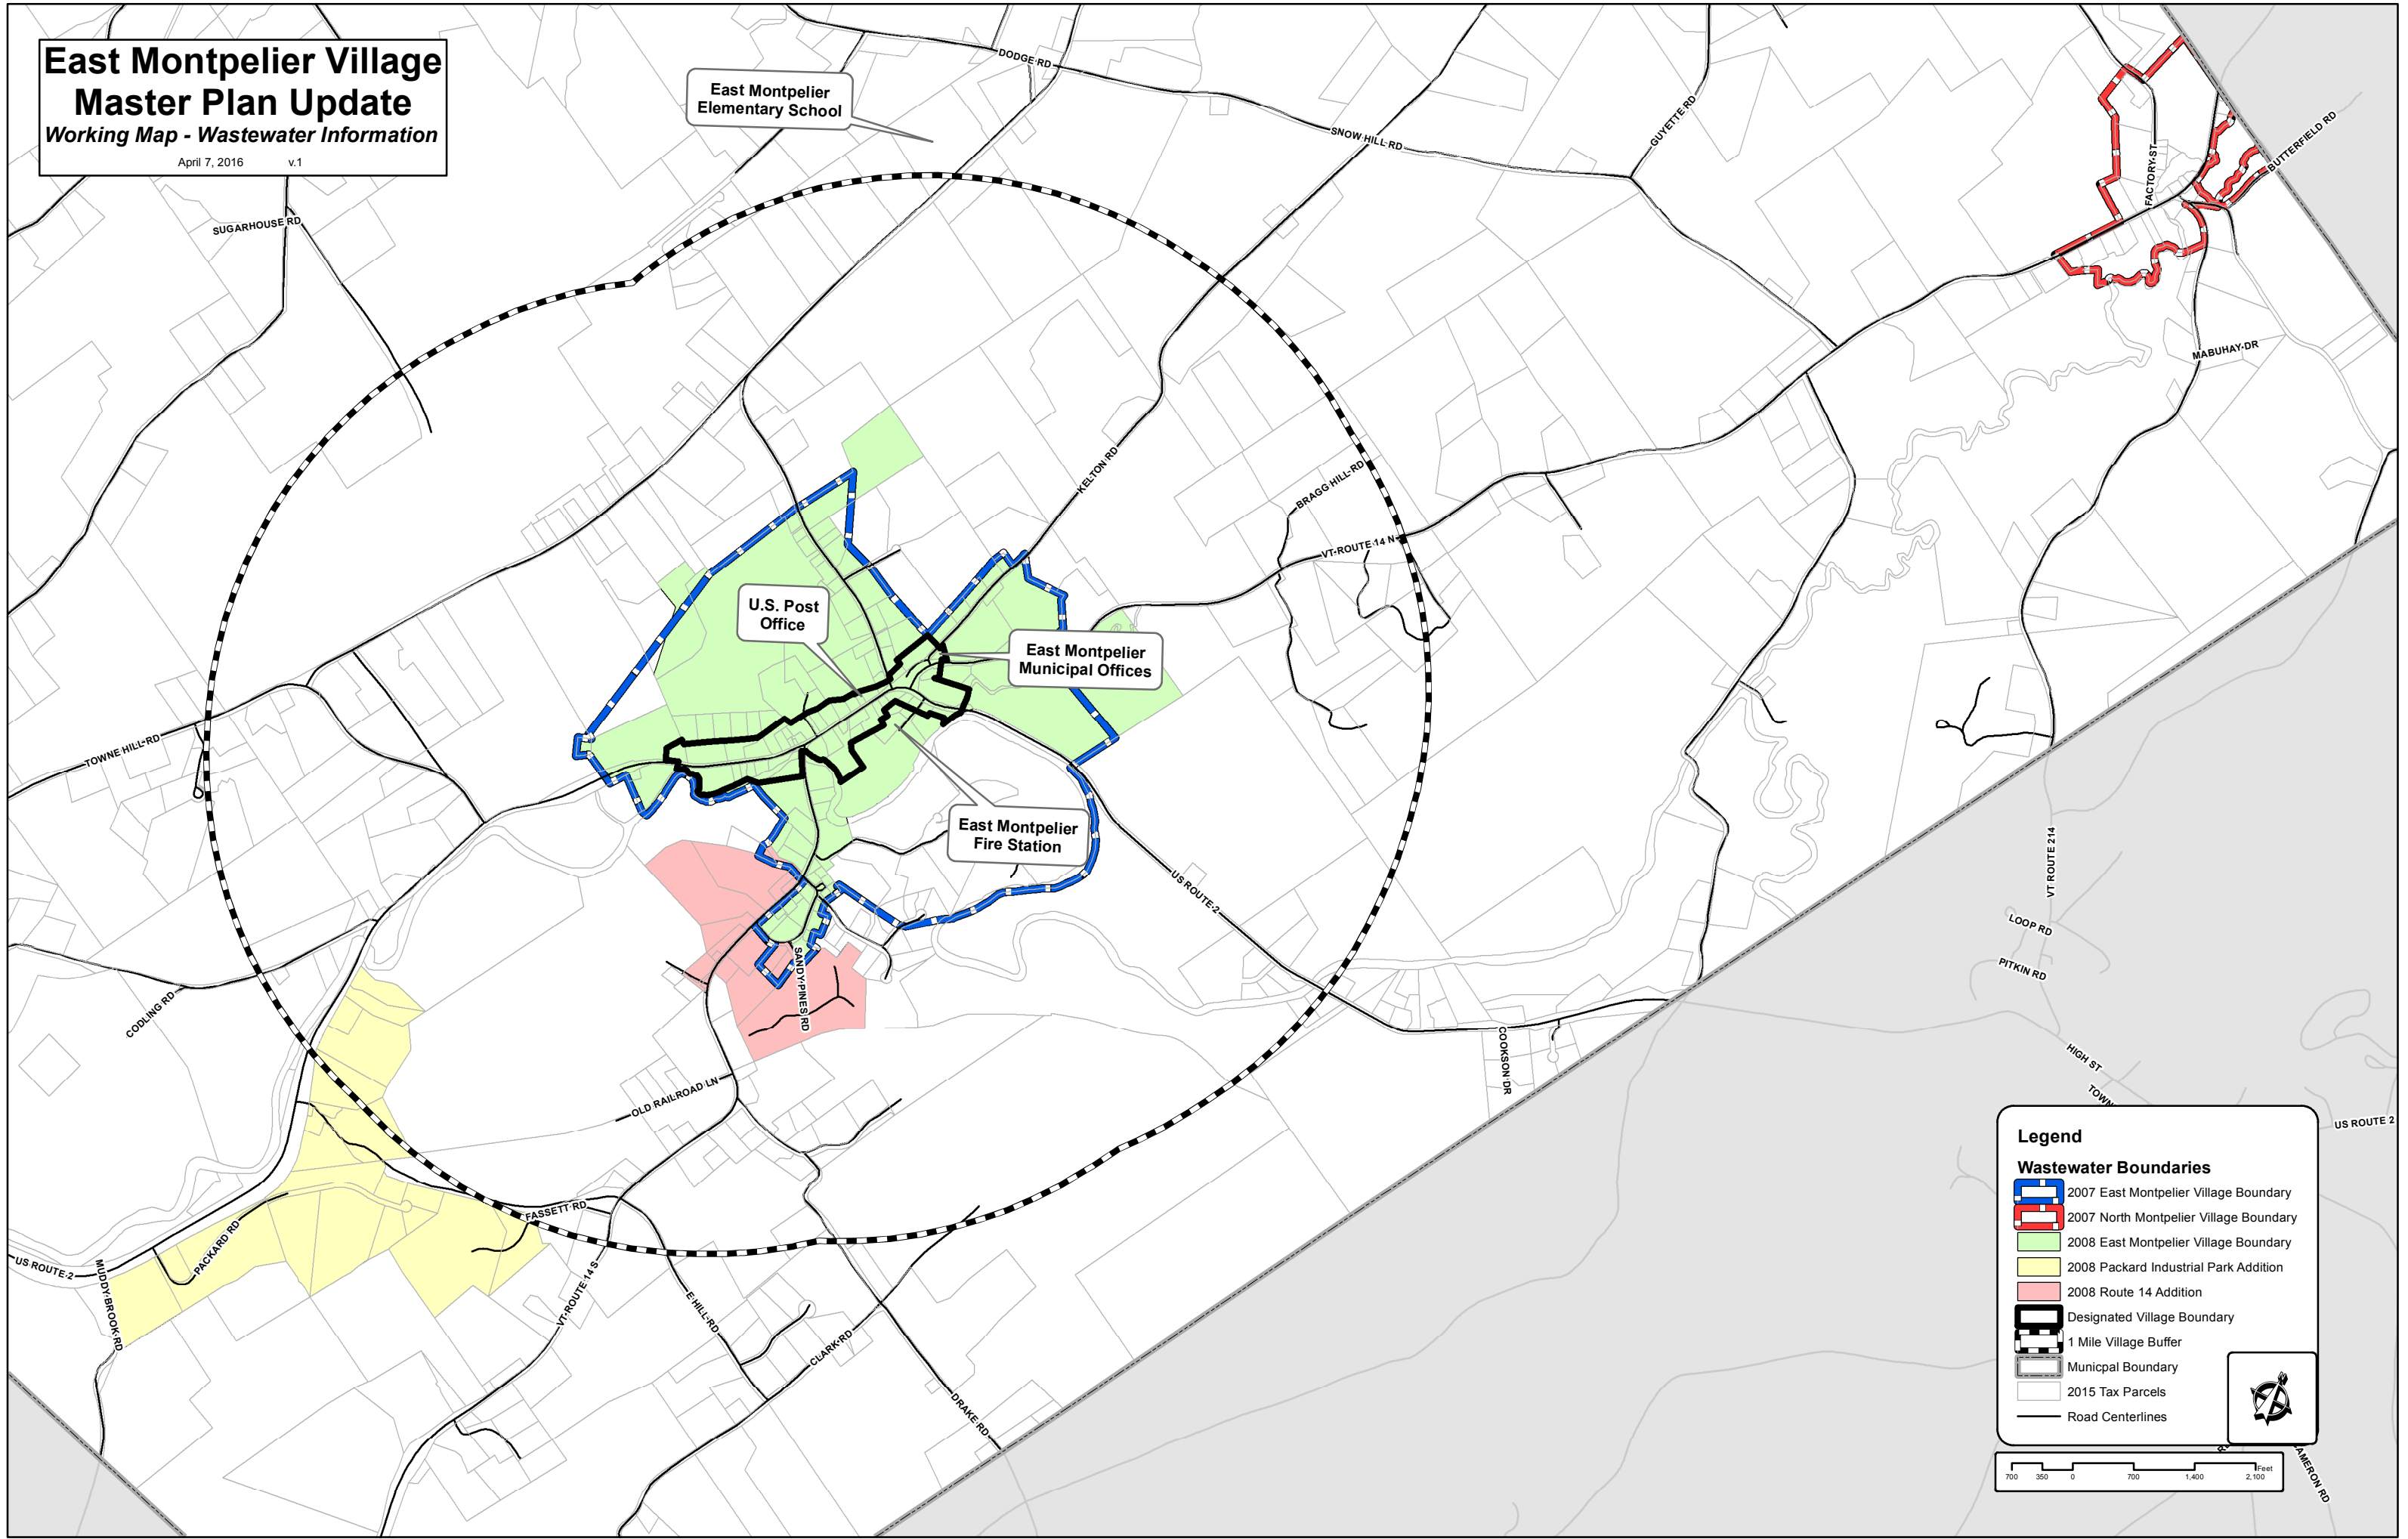

# East Montpelier Village Master Plan Update

## Working Map - Wastewater Information

April 7, 2016 v.1

**Legend**

**Wastewater Boundaries**

- 2007 East Montpelier Village Boundary
- 2007 North Montpelier Village Boundary
- 2008 East Montpelier Village Boundary
- 2008 Packard Industrial Park Addition
- 2008 Route 14 Addition
- Designated Village Boundary
- 1 Mile Village Buffer
- Municipal Boundary
- 2015 Tax Parcels
- Road Centerlines