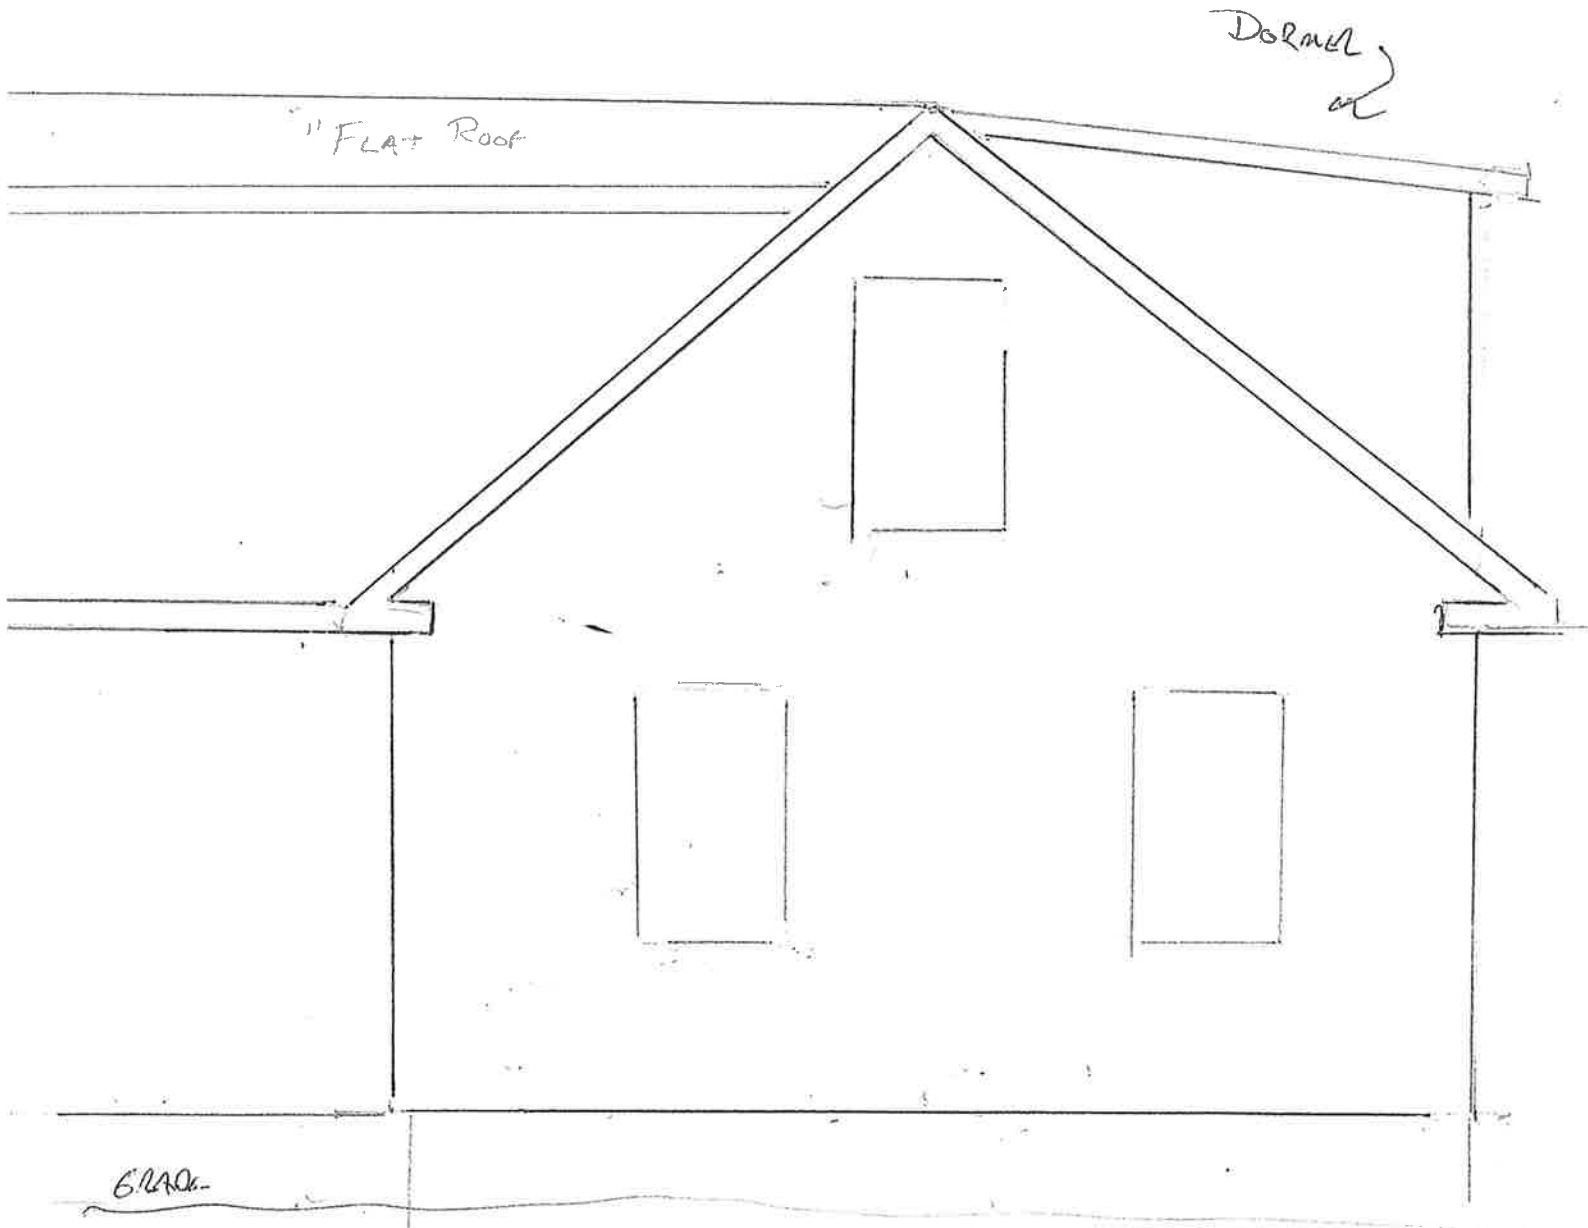

STOLPER RESIDENCE  
2295 BRAZIER Rd  
EAST MONT PELIER, UT  
FACING BRAZIER Rd

STOUTER RESIDENCE  
2295 BRAZIER RD  
EAST MONTPELIER, VT  
FACING CENTER RD

EXIST. GABLE END

GRADE

Stoufer Residence  
2285 Brazier Rd  
East Montpelier, VT

1/8" = 10"

Down 12 Roof