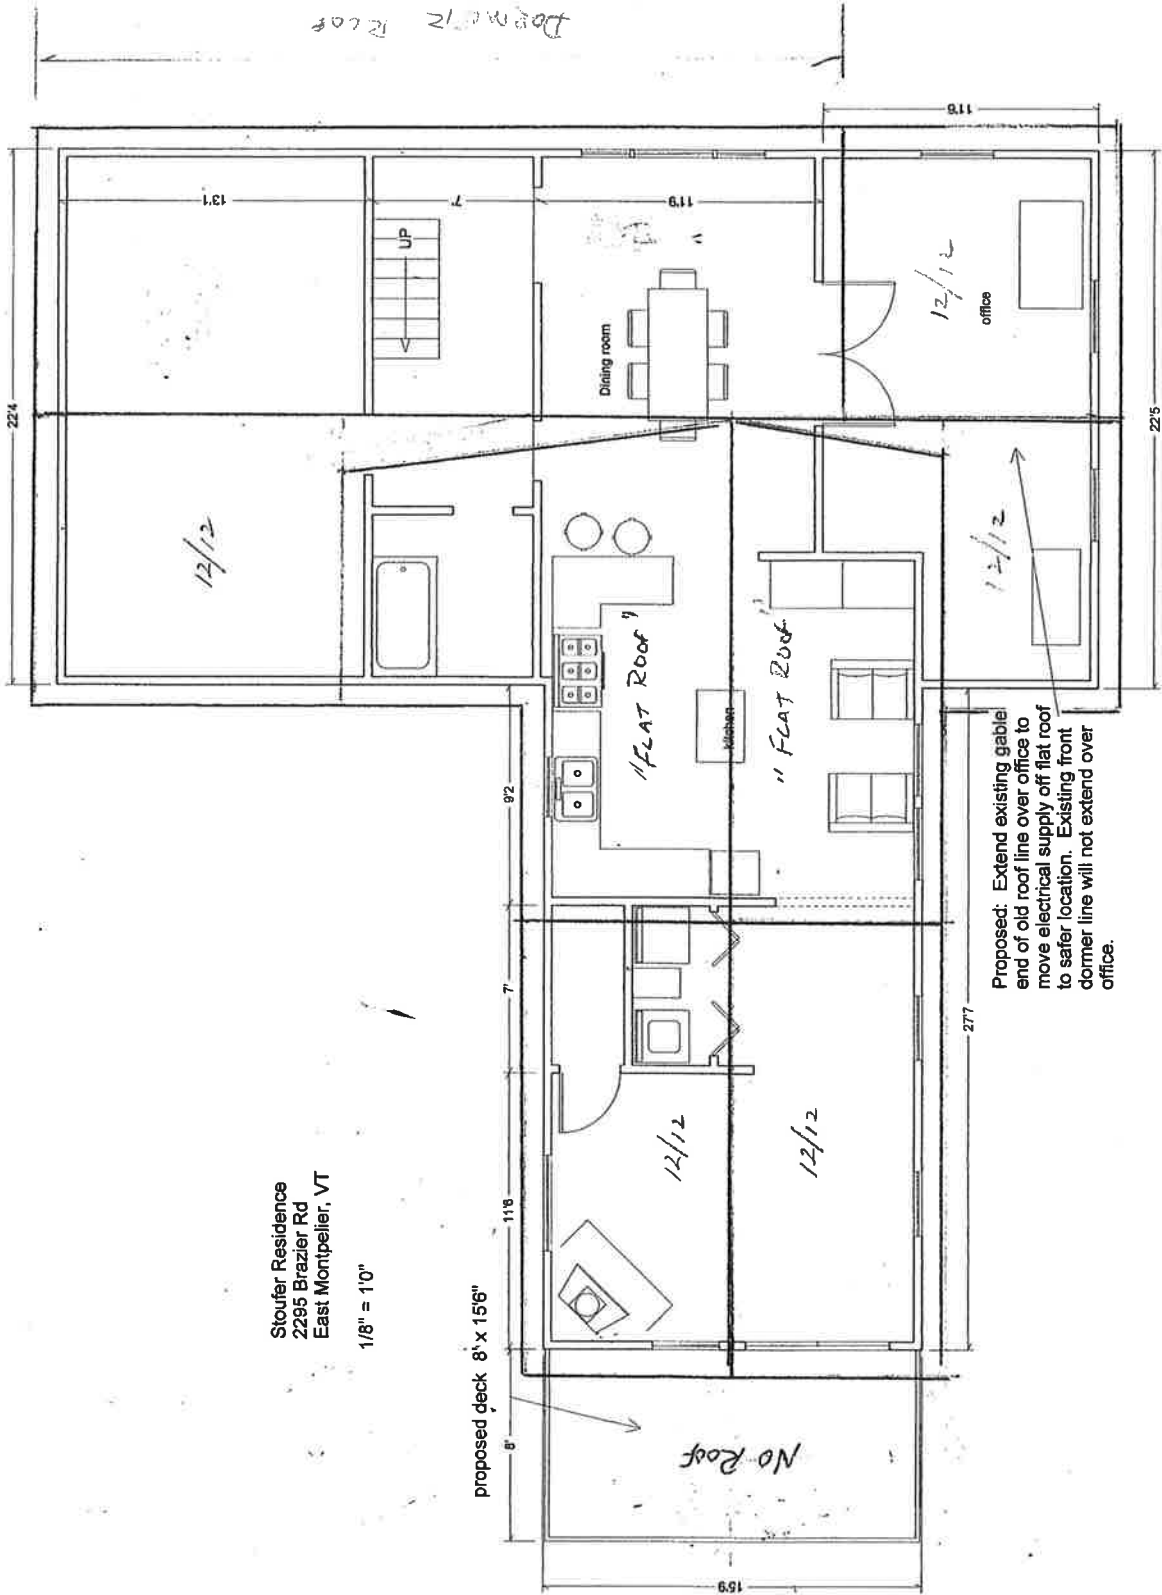

STOLPER RESIDENCE  
2295 BRAZIER Rd  
EAST MONT PELIER, UT  
FACING BRAZIER Rd

STOUTER RESIDENCE  
2295 BRAZIER RD  
EAST MONTPELIER, VT  
FACING CENTER RD

EXIST. GABLE END

GRADE

Stoufer Residence  
2285 Brazier Rd  
East Montpelier, VT

1/8" = 10"

Down 12 Roof