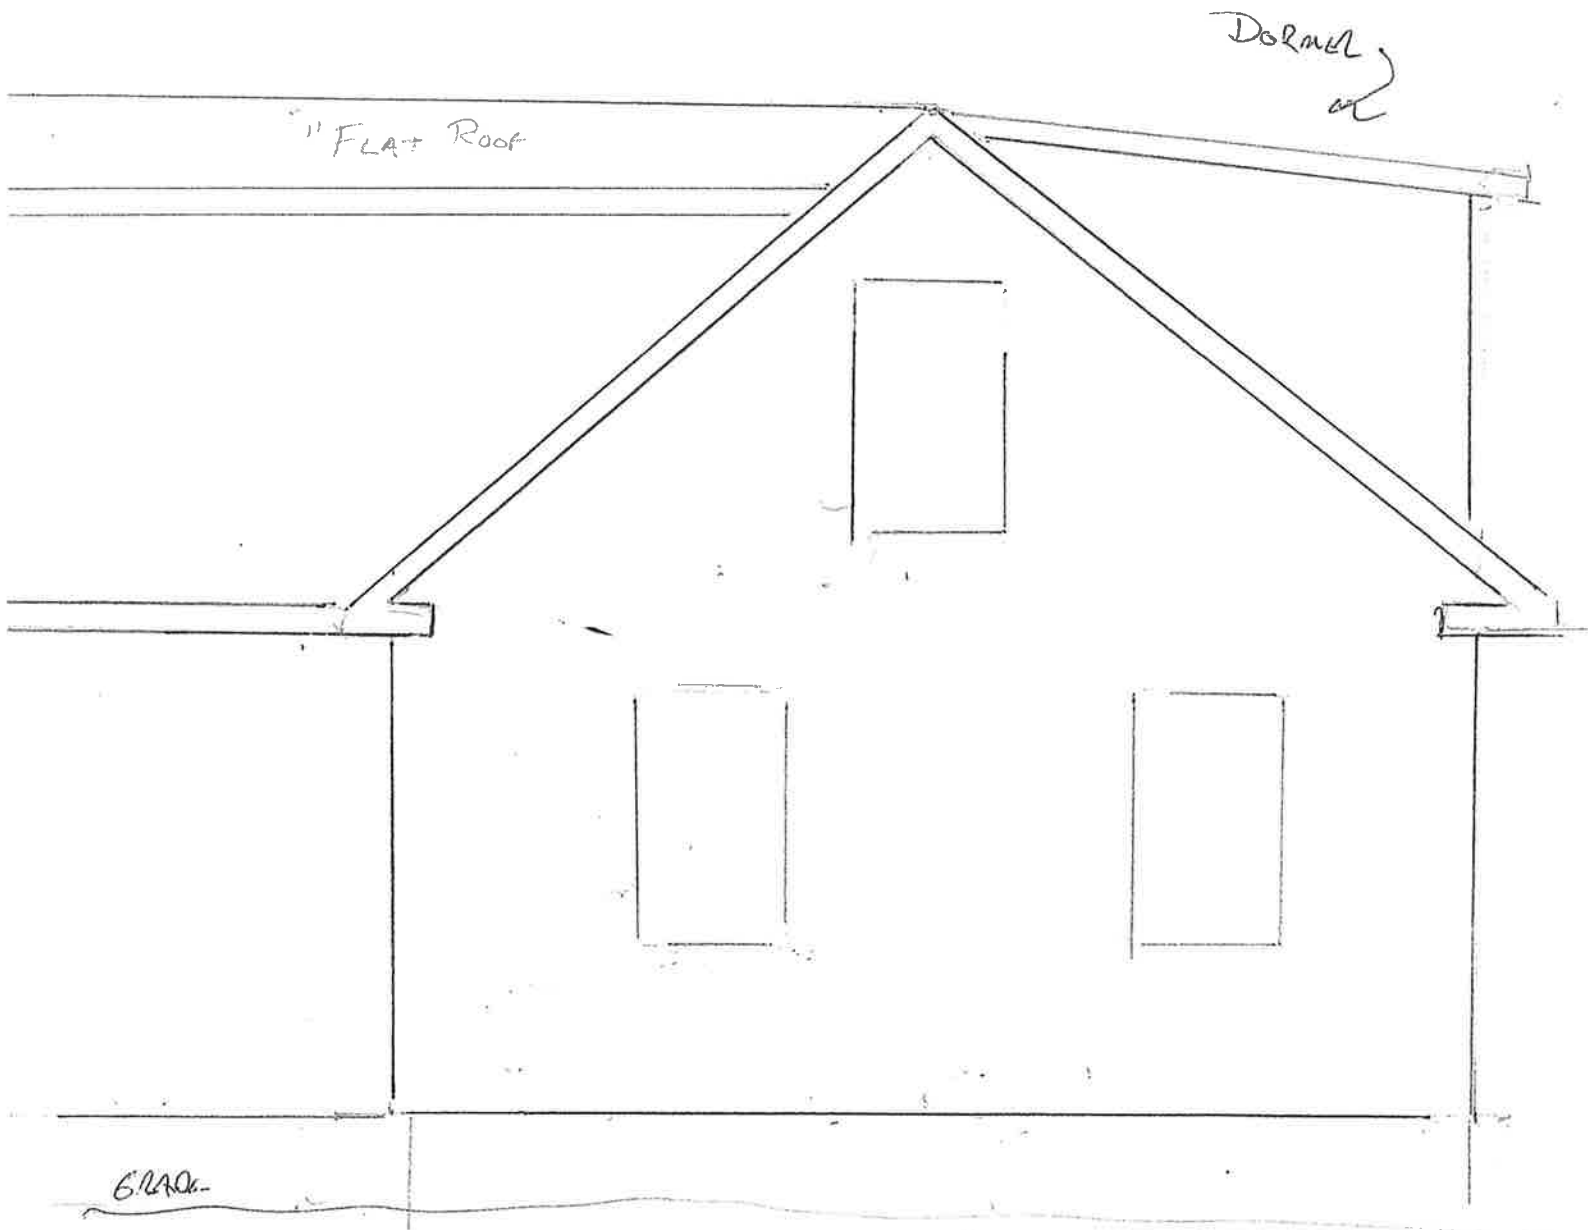

STOLPER RESIDENCE  
2295 BRAZIER Rd  
EAST MONT PELIER, UT  
FACING BRAZIER Rd

STOUTER RESIDENCE  
2295 BRAZIER RD  
EAST MONTPELIER, VT  
FACING CENTER RD

EXIST. GABLE END

GRADE

Stoufer Residence  
2285 Brazier Rd  
East Montpelier, VT

1/8" = 10"