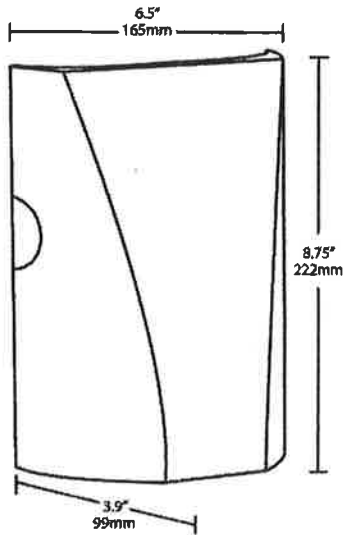

Dimensions

Features

- Full cutoff, fully shielded LED wallpack
- Can be used as a downlight or uplight
- Contractor friendly features for easy installation
- 100,000-hour LED Life
- 5-Year Warranty

Ordering Matrix

Family	Wattage	Color Temp	Finish	Driver	Options
SLIM	26				/PC
	26 = 26W 18 = 18W 12 = 12W	Blank = 5000K (Cool) N = 4000K (Neutral) Y = 3000K (Warm)	Blank = Bronze W = White	Blank = Standard (120-277V) /D10 = Dimmable	Blank = No Option /PC = 120V Button /PC2 = 277V Button /PCT = 120-277V Twistlock /LC = Lightcloud Controller