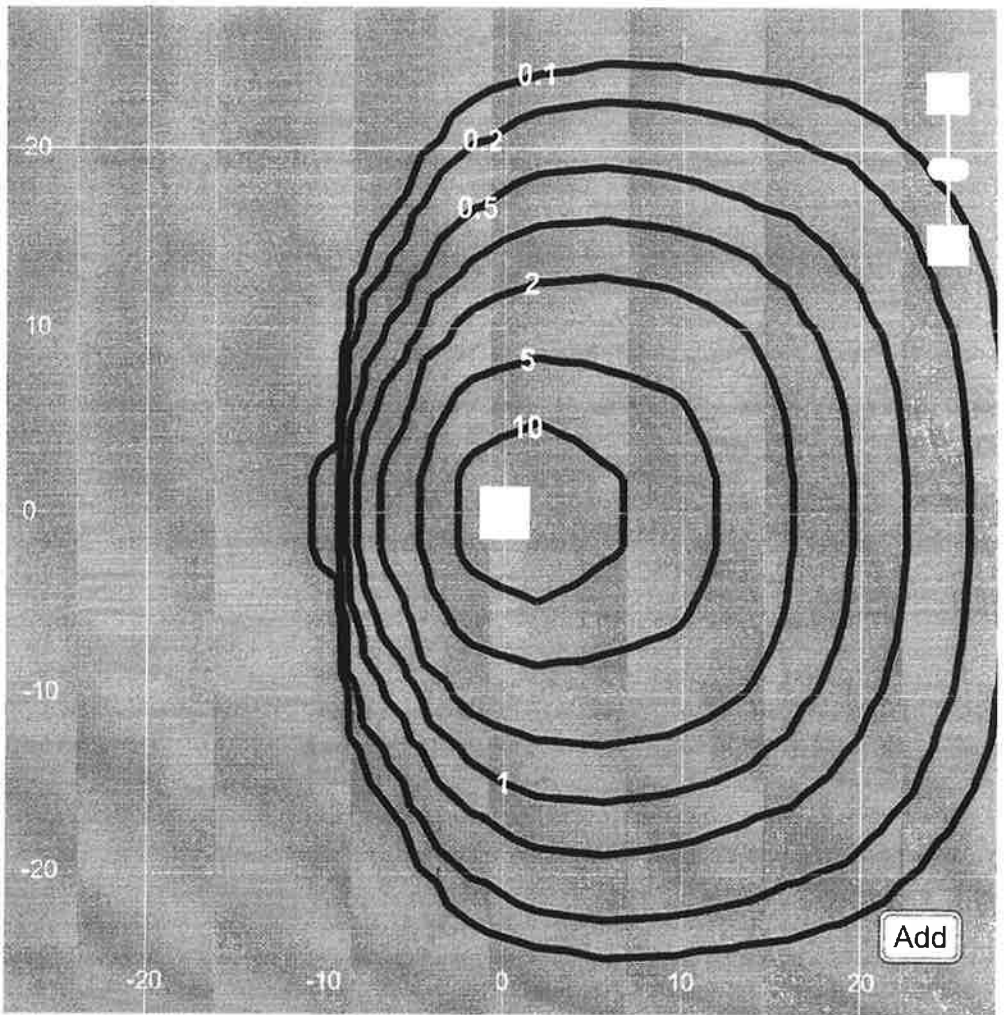

▼ LUMINAIRE

▶ ARRANGEMENT / LAYOUT

Single

Radial

Arm : 0 ft

Offset : ft

	Cols (X)	Rows (Y)
Layout :	1	1
Spacing :	10	10
Mounting Height :	10	ft
Orient :	0	deg
Tilt :	0	deg

Luminaire Location Summary

▼ ISOLINES

▼ DISPLAY

▼ ANALYSIS

▼ UNITS

▼ OUTPUT / HELP

Slim 26/PC