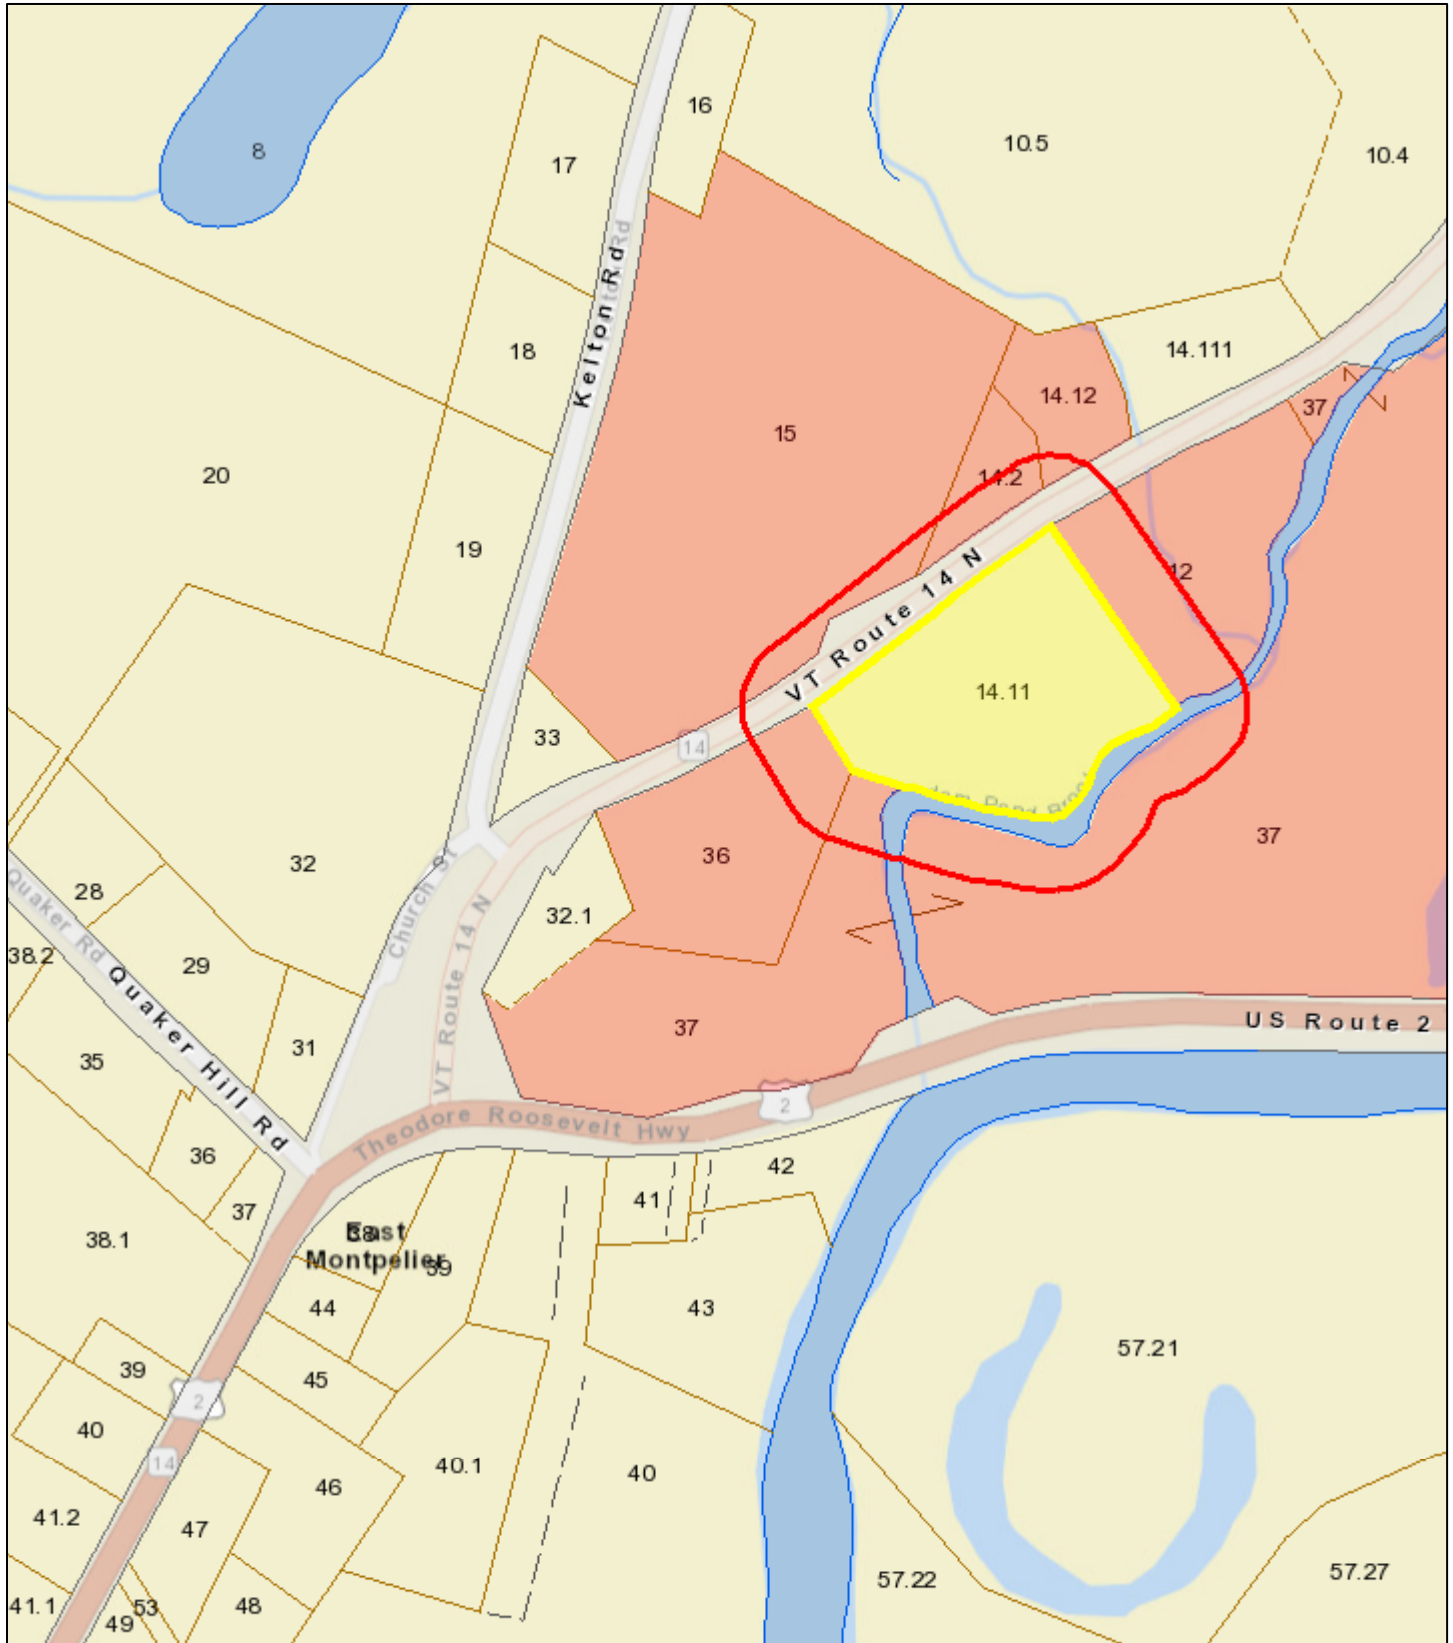

Hodgeman -- VT Rte. 14 N

East Montpelier, VT

1 inch = 268 Feet

November 10, 2018

www.cai-tech.com

Data shown on this map is provided for planning and informational purposes only. The municipality and CAI Technologies are not responsible for any use for other purposes or misuse or misrepresentation of this map.