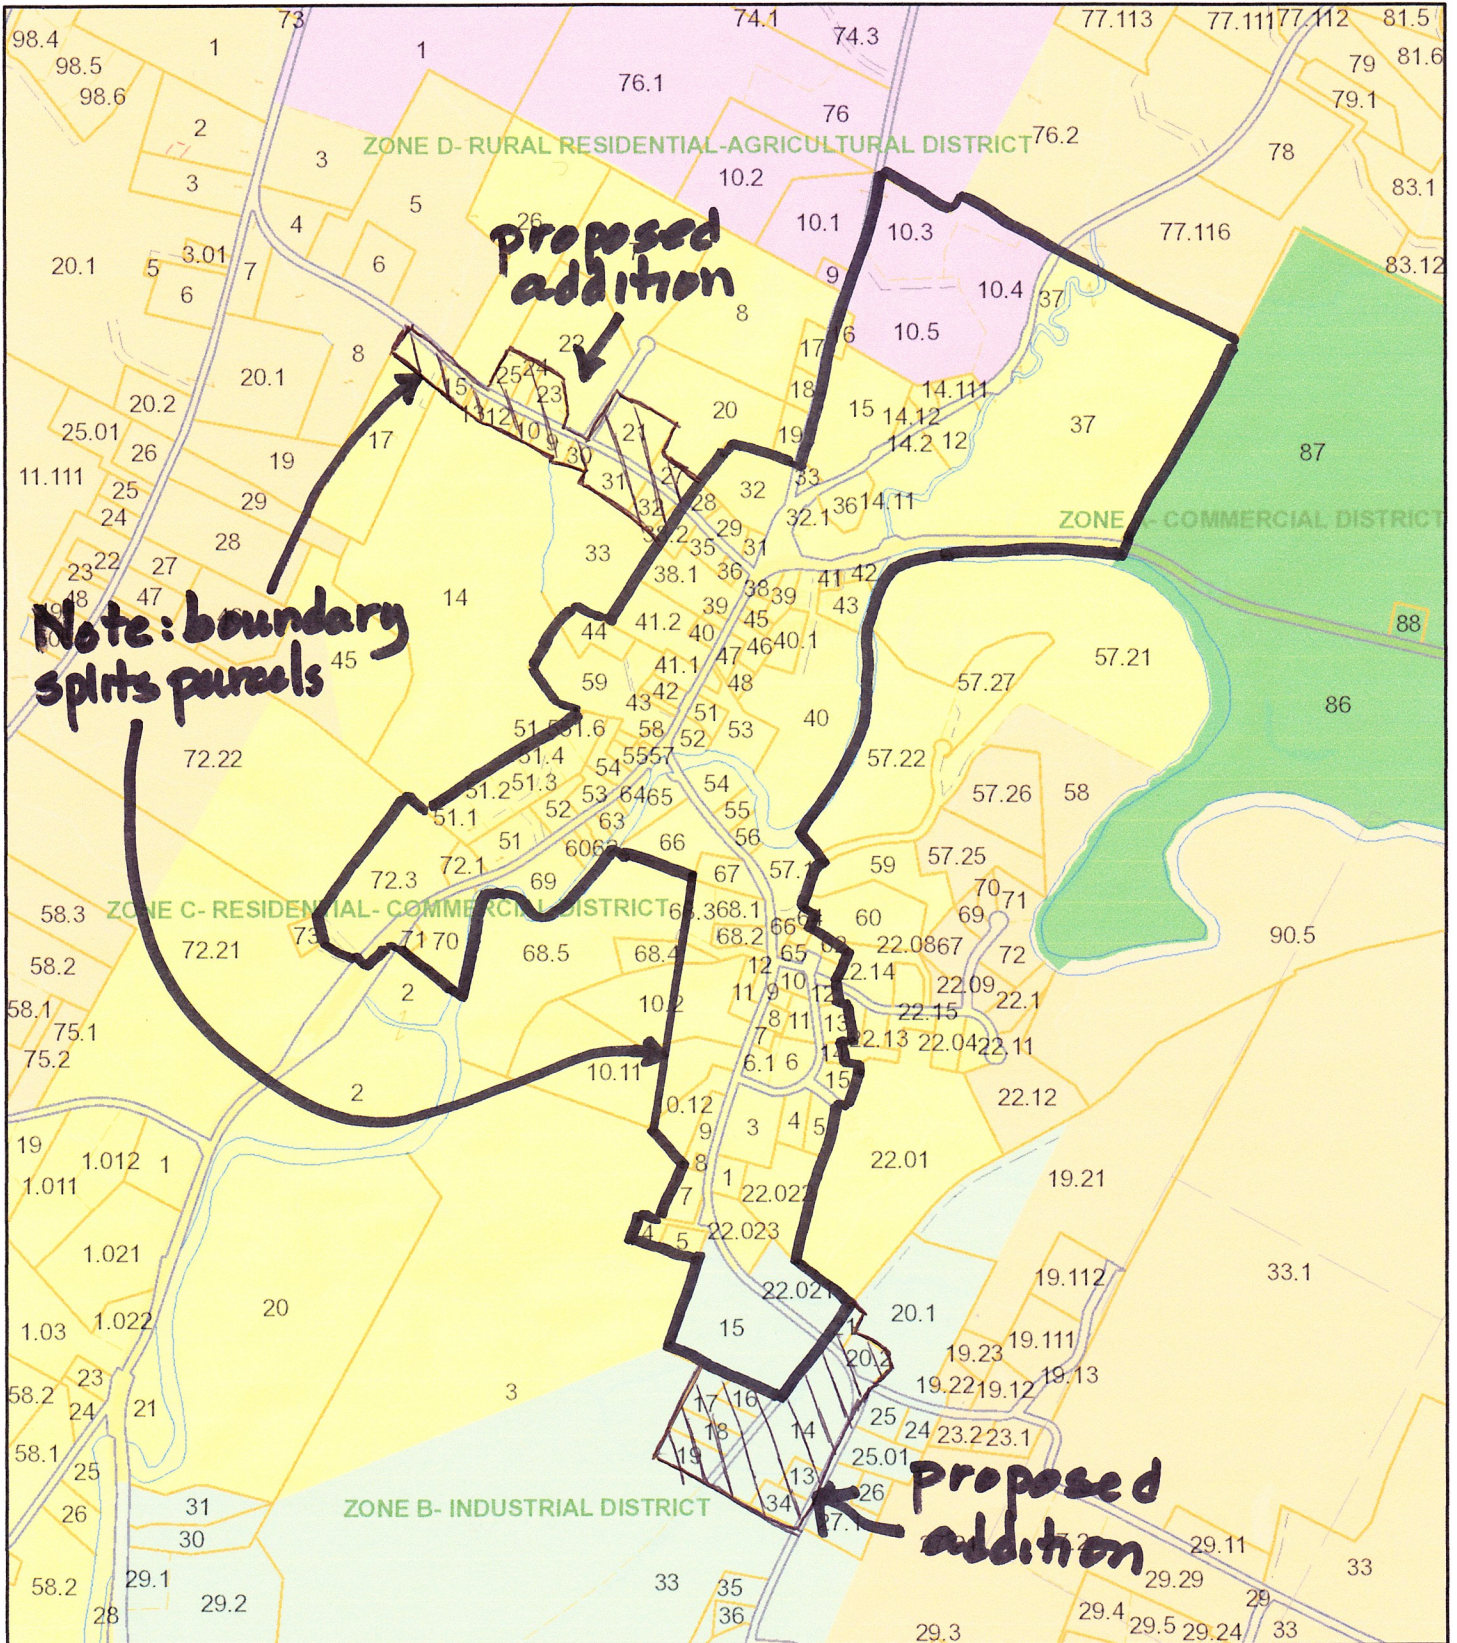

Draft Village Mixed Use

1 inch = 1200 Feet

January 10, 2021

Data shown on this map is provided for planning and informational purposes only. The municipality and CAI Technologies are not responsible for any use for other purposes or misuse or misrepresentation of this map.