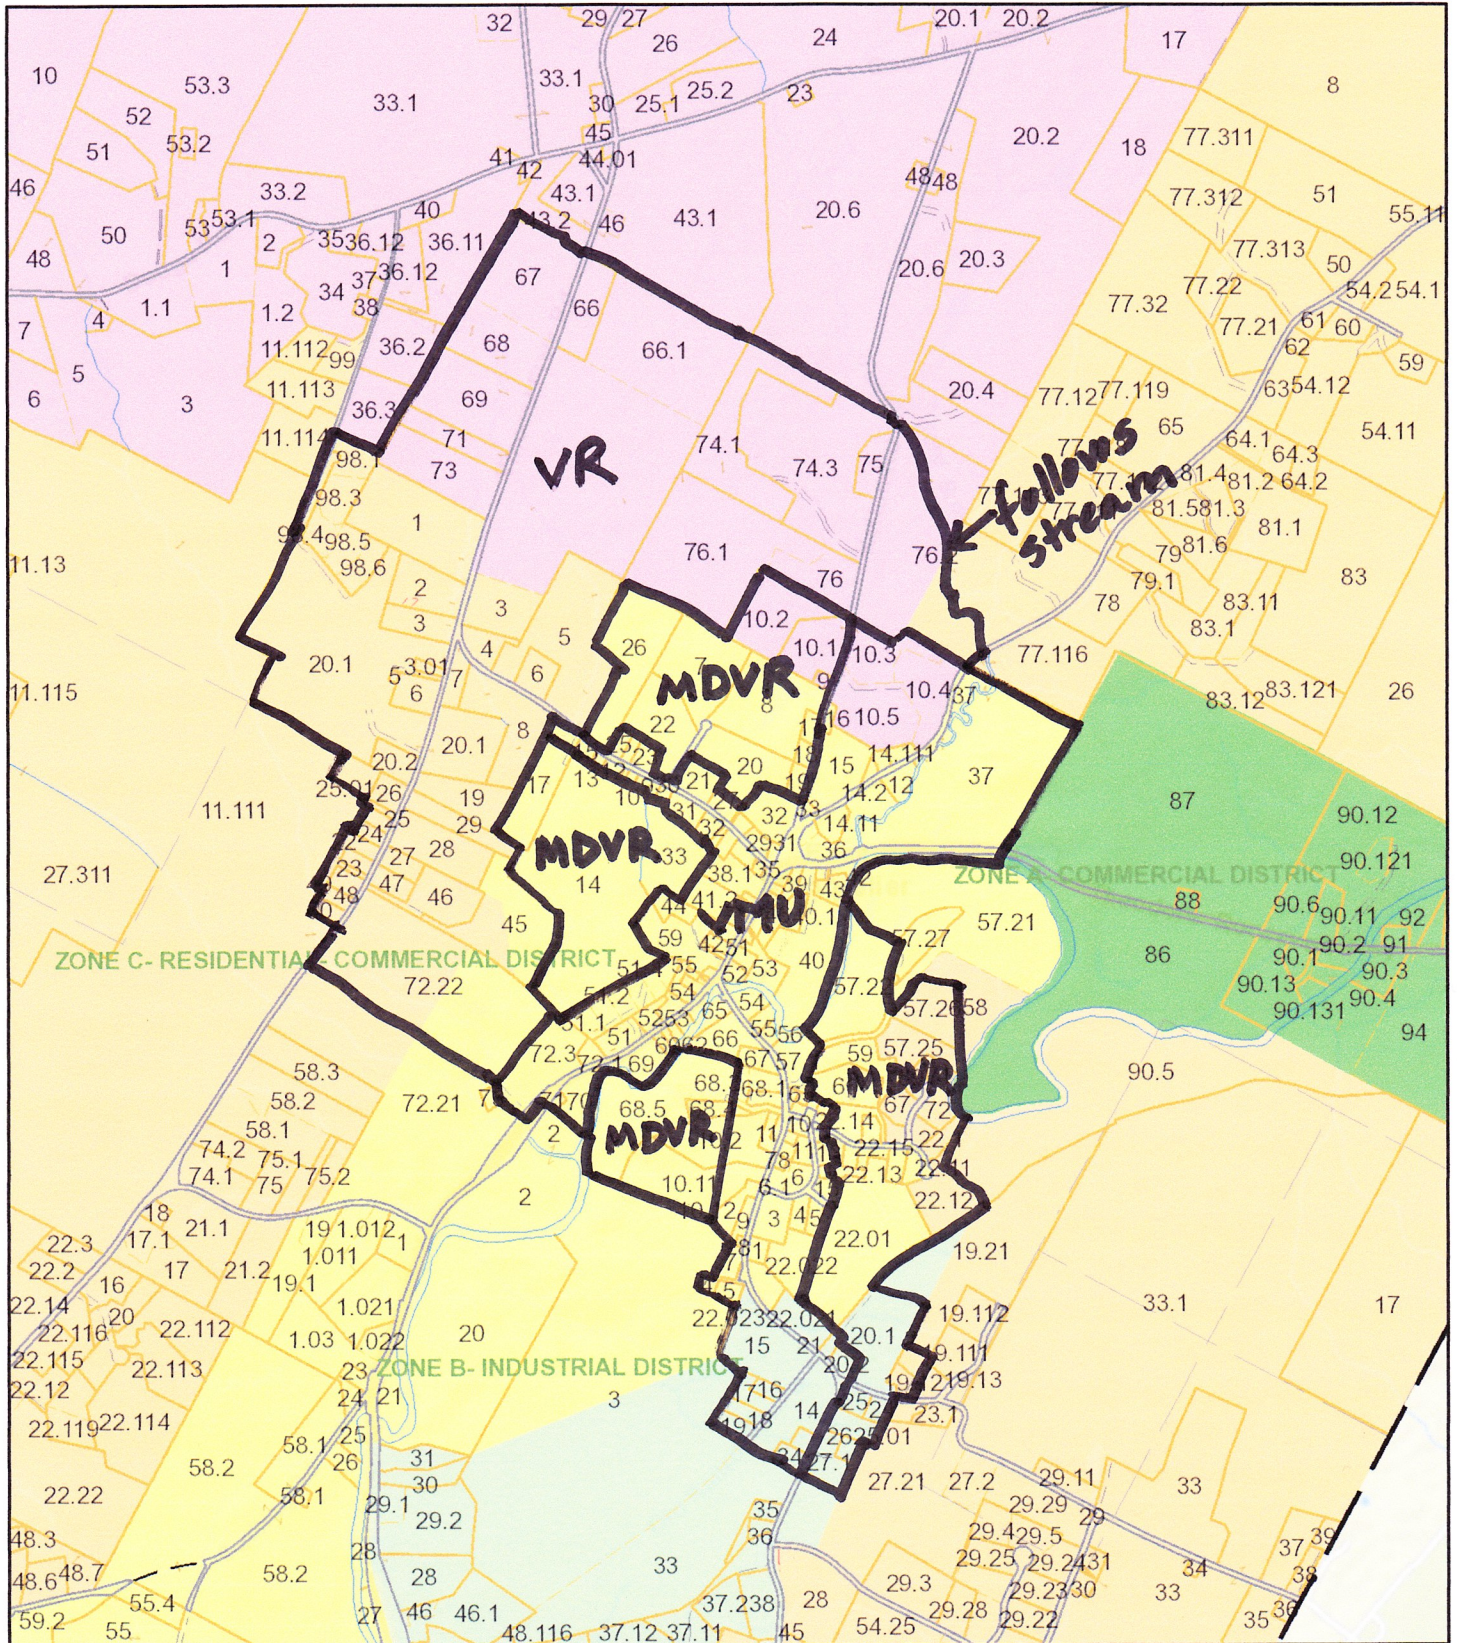

# East Montpelier Village

1 inch = 1900 Feet

January 28, 2021

Data shown on this map is provided for planning and informational purposes only. The municipality and CAI Technologies are not responsible for any use for other purposes or misuse or misrepresentation of this map.