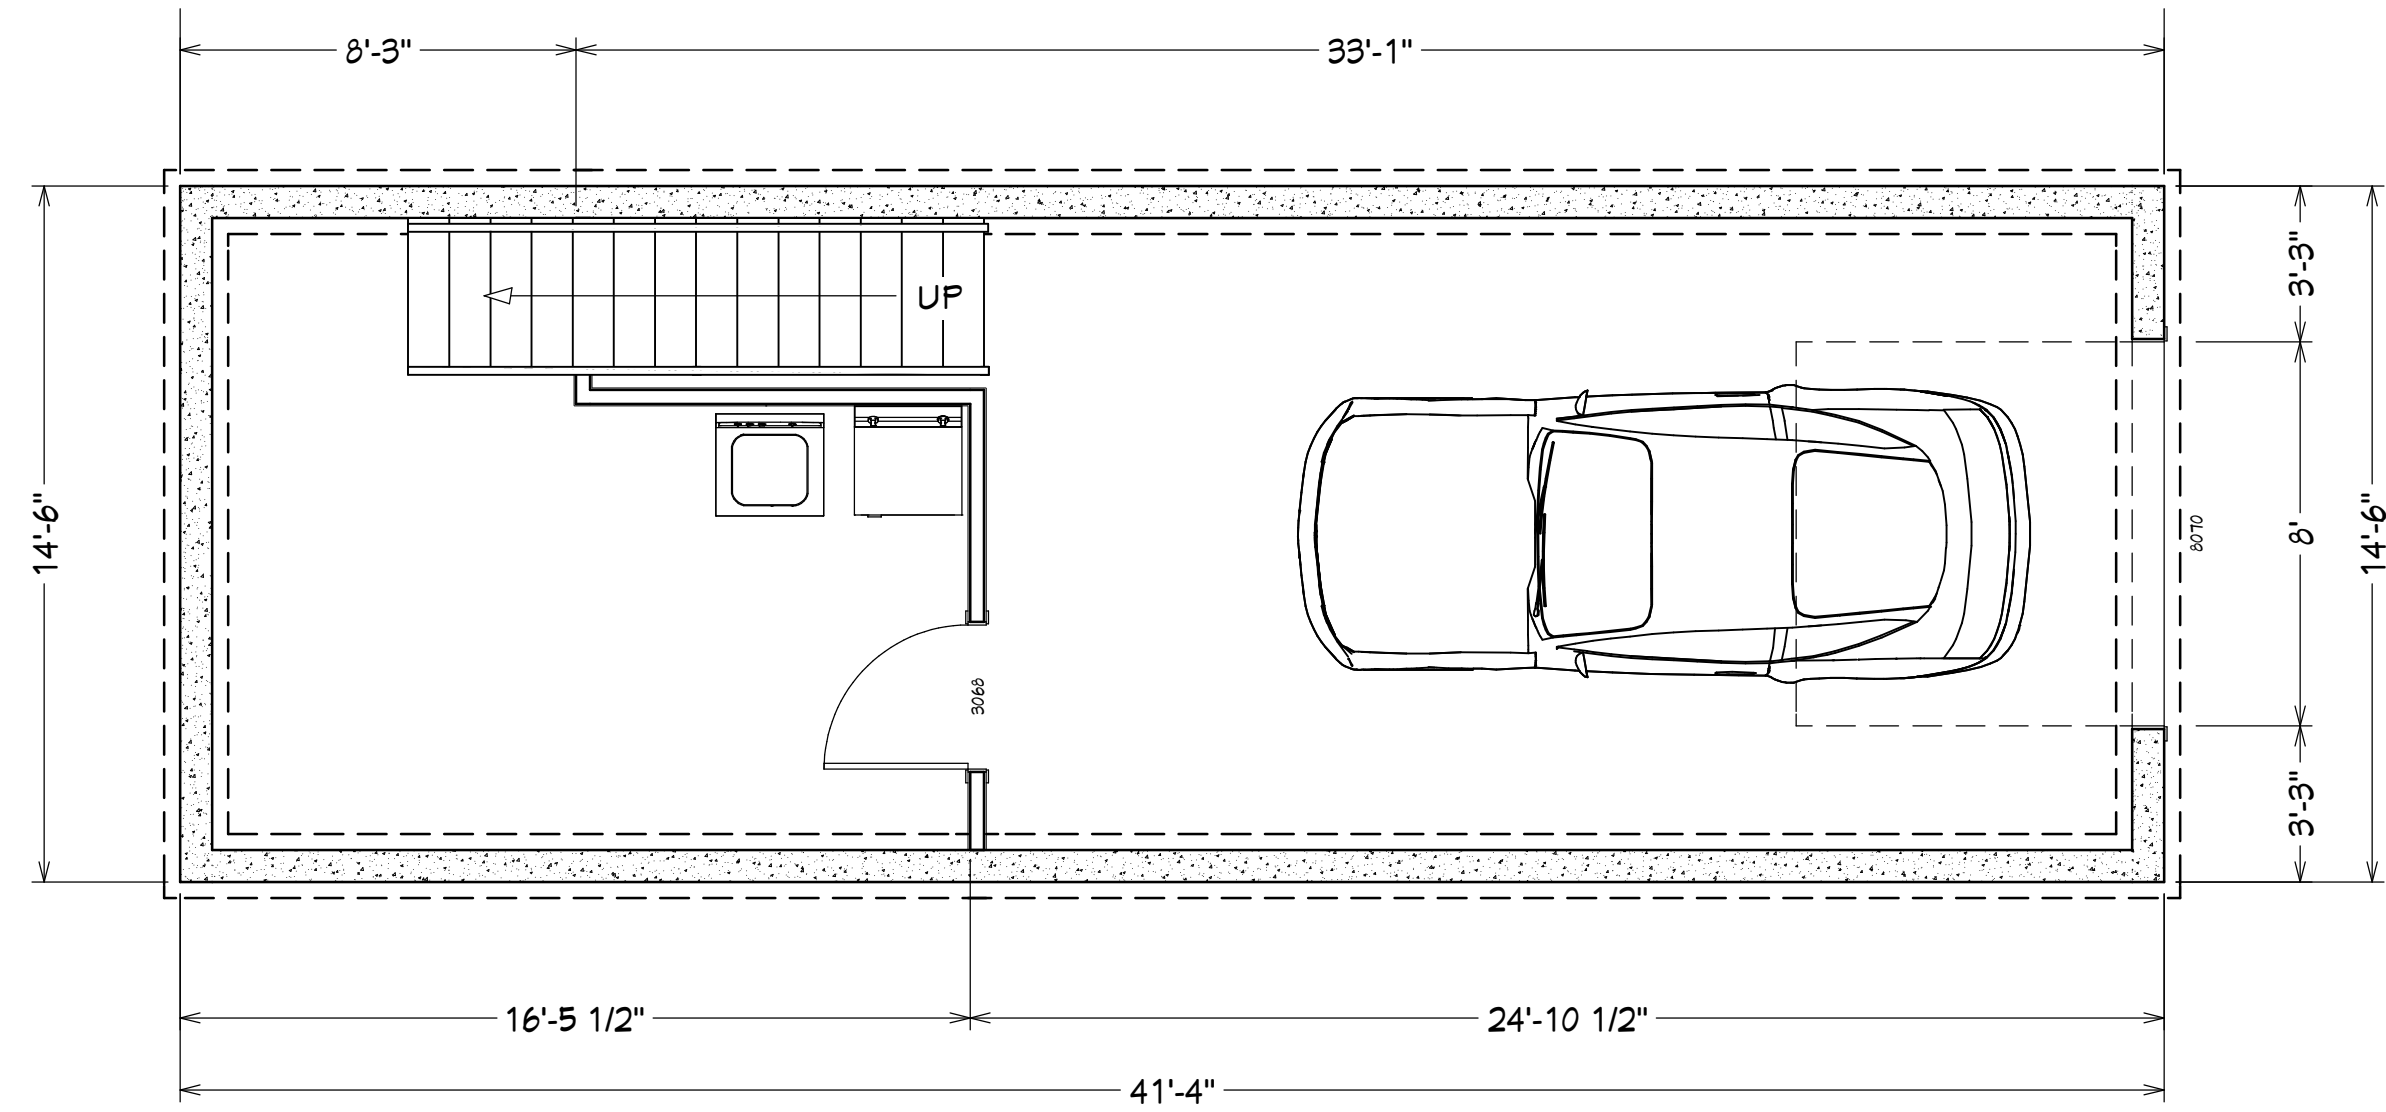

1st Floor

Foundation

Camera 1

Camera 2

NUMBER	DATE	REVISED BY	DESCRIPTION

**MALONE PROPERTIES**  
commercial real estate  
leasing & development

TINY HOME  
ONE BEDROOM

DRAWINGS PROVIDED BY:

DATE:

3/26/2021

SCALE:

1/4" = 1'-0"

SHEET:

P-1