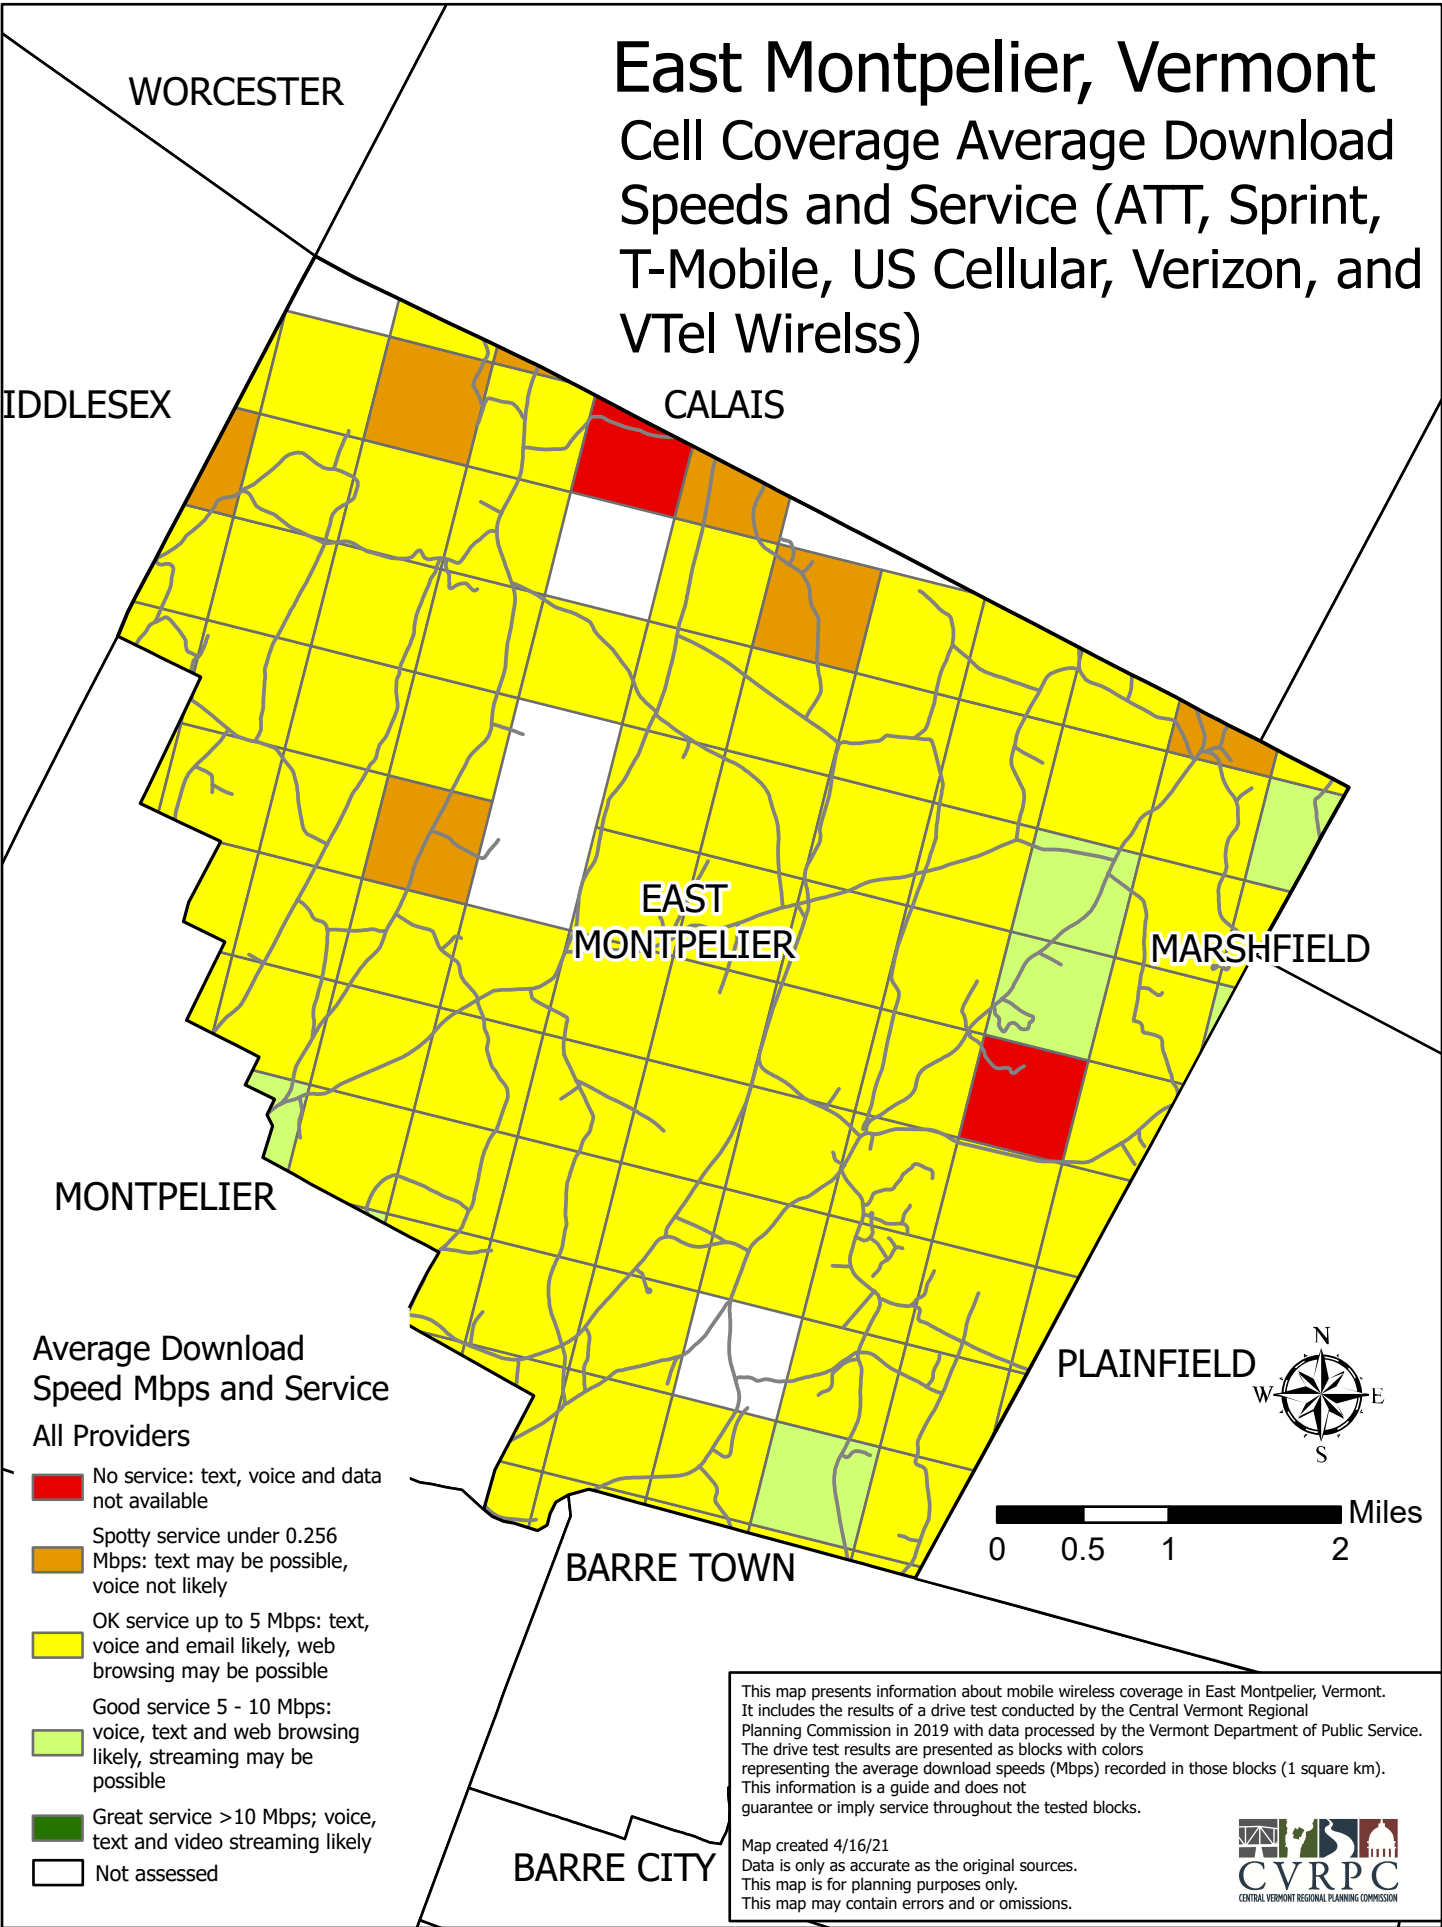

East Montpelier, Vermont Cell Coverage Average Download Speeds and Service (ATT, Sprint, T-Mobile, US Cellular, Verizon, and VTel Wirelss)

This map presents information about mobile wireless coverage in East Montpelier, Vermont. It includes the results of a drive test conducted by the Central Vermont Regional Planning Commission in 2019 with data processed by the Vermont Department of Public Service. The drive test results are presented as blocks with colors representing the average download speeds (Mbps) recorded in those blocks (1 square km). This information is a guide and does not guarantee or imply service throughout the tested blocks.

Map created 4/16/21
 Data is only as accurate as the original sources.
 This map is for planning purposes only.
 This map may contain errors and or omissions.