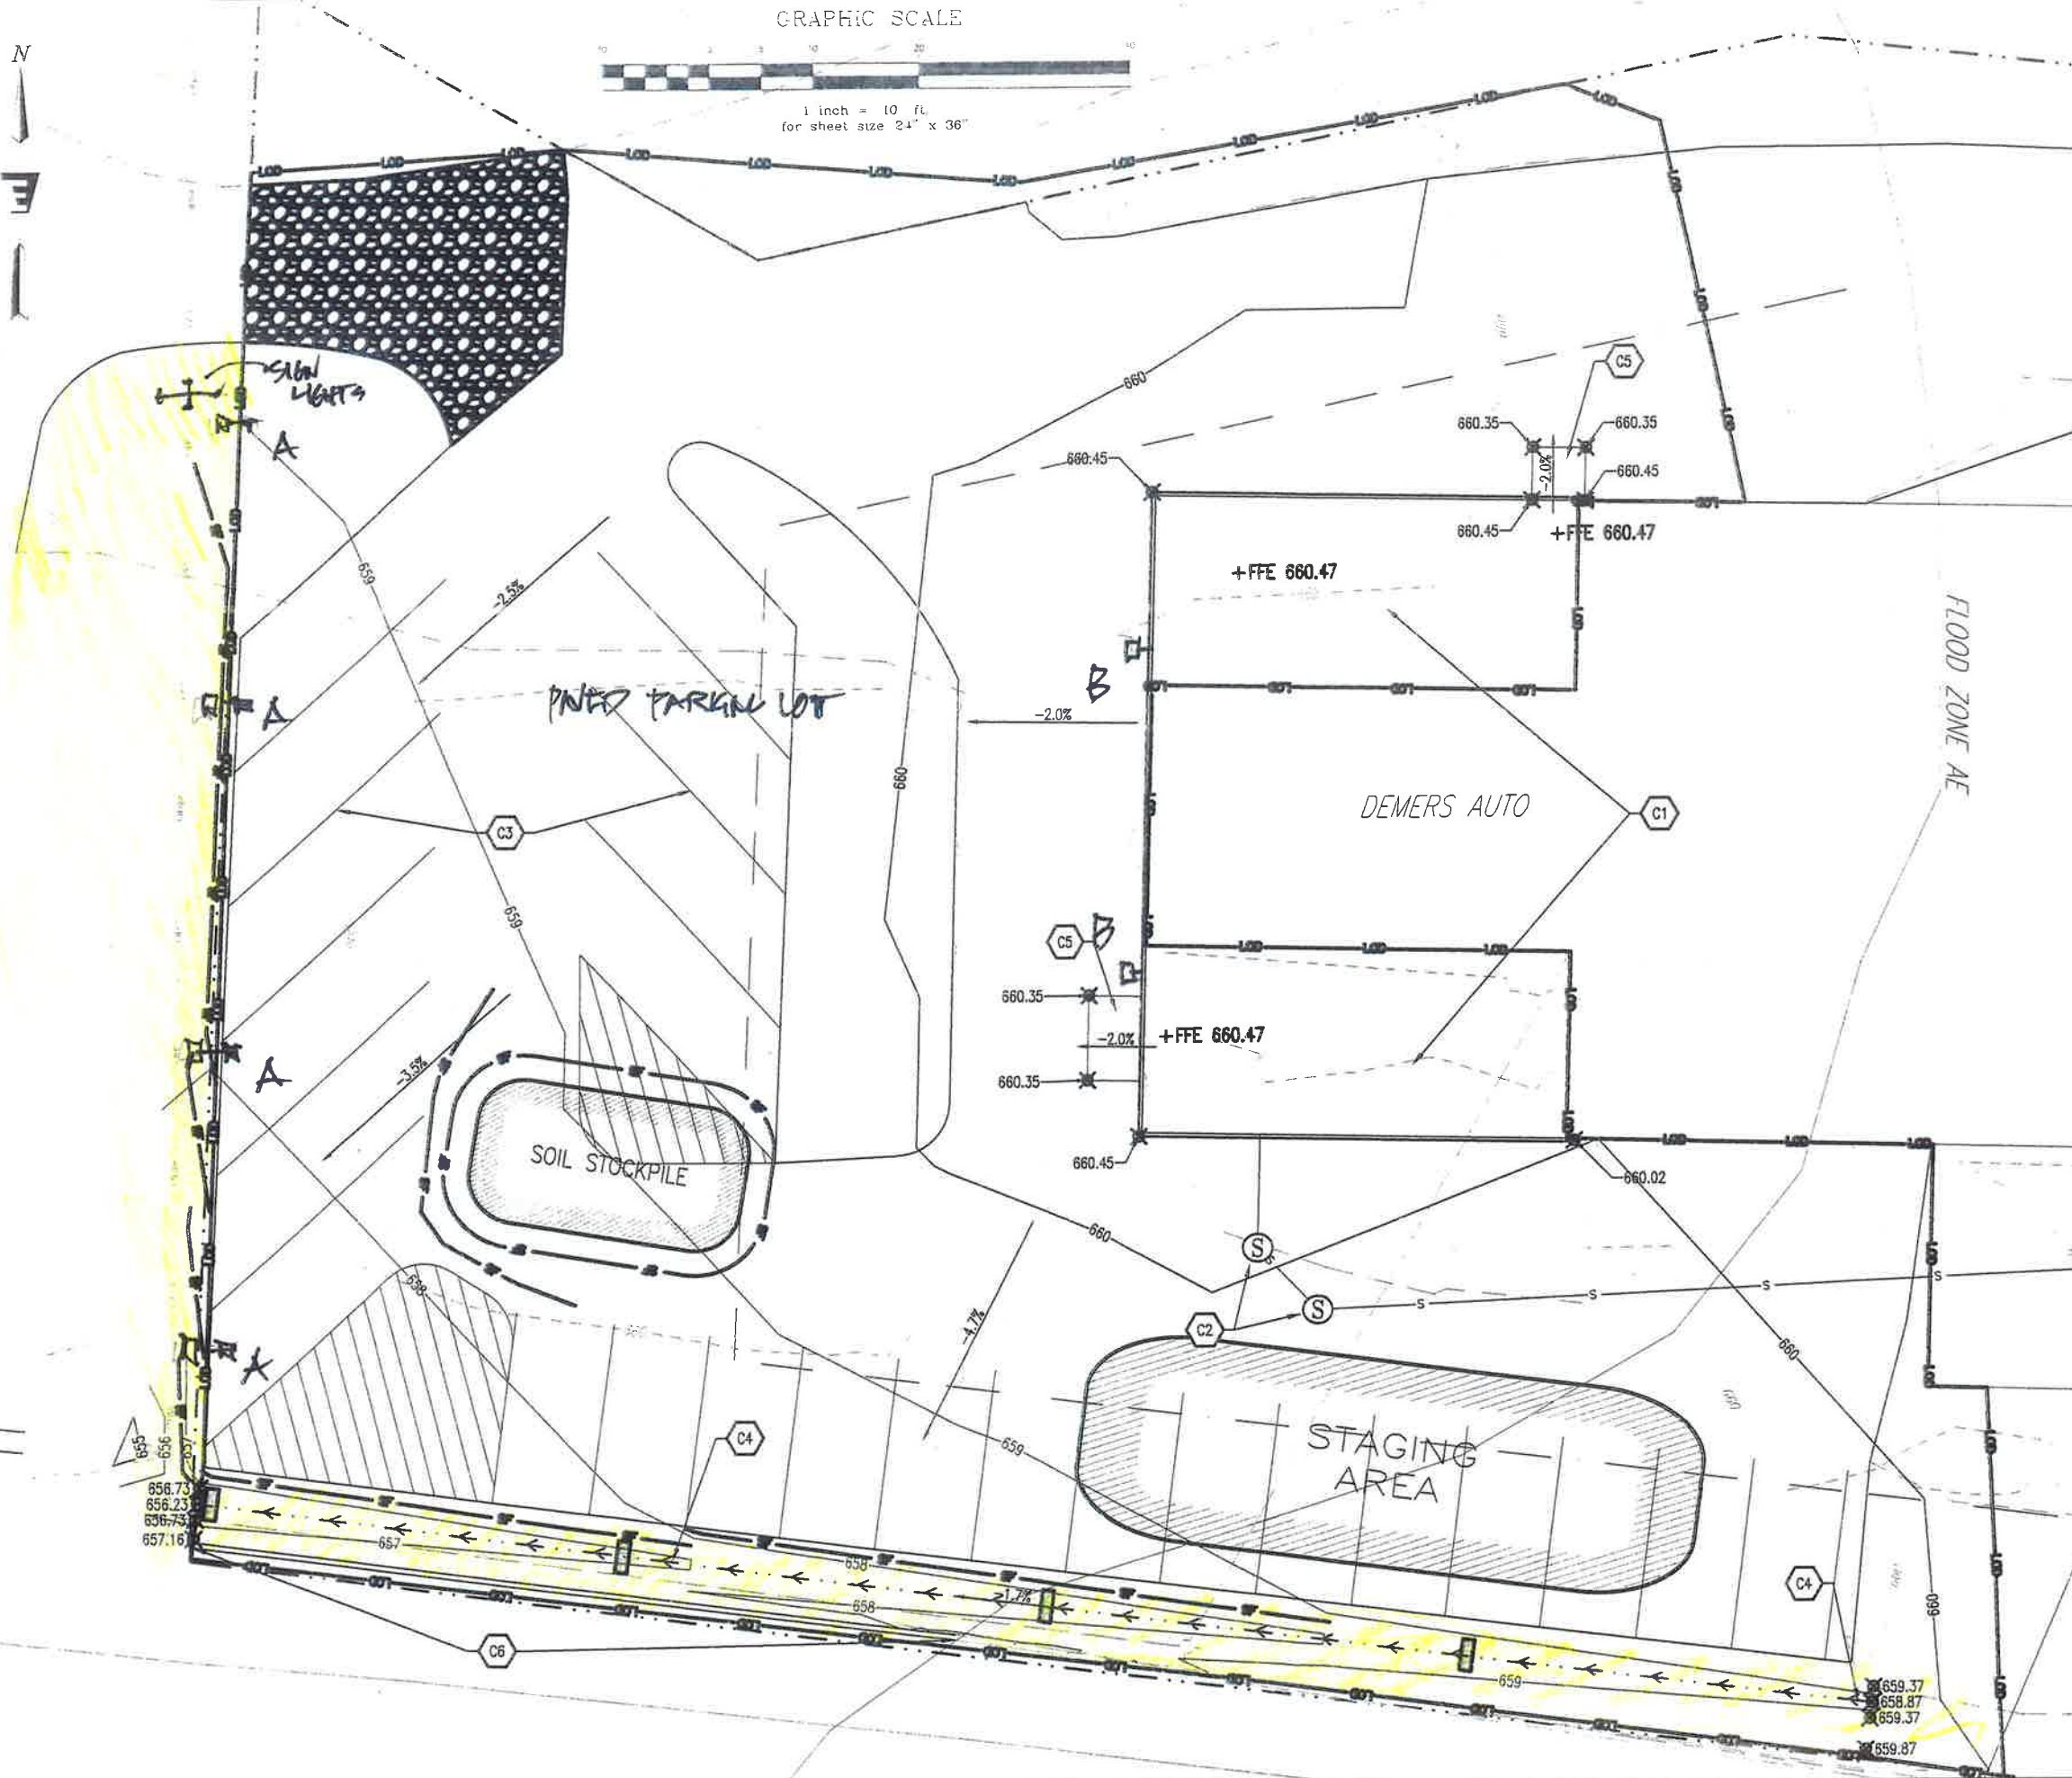

GRAPHIC SCALE

1 inch = 10 ft.
for sheet size 24" x 36"

DEMERS AUTOBODY AND SALON
East Montpelier, Vermont

BLACK RIVER DESIGN ARCHITECTS

NO.	REVISIONS

Site Plan
 SCALE
 1" = 10'
 DATE
 5/13/2021
 DRAWN BY
 HKW
 CHECKED BY
 PB

C2.1

(A)

LED CUT-OFF FIXTURE

(B)

BUILDING MOUNTED LED CUT-OFF FIXTURE

LANDSCAPE/SITE LIGHTING

5/13/2021 10:41:59 AM