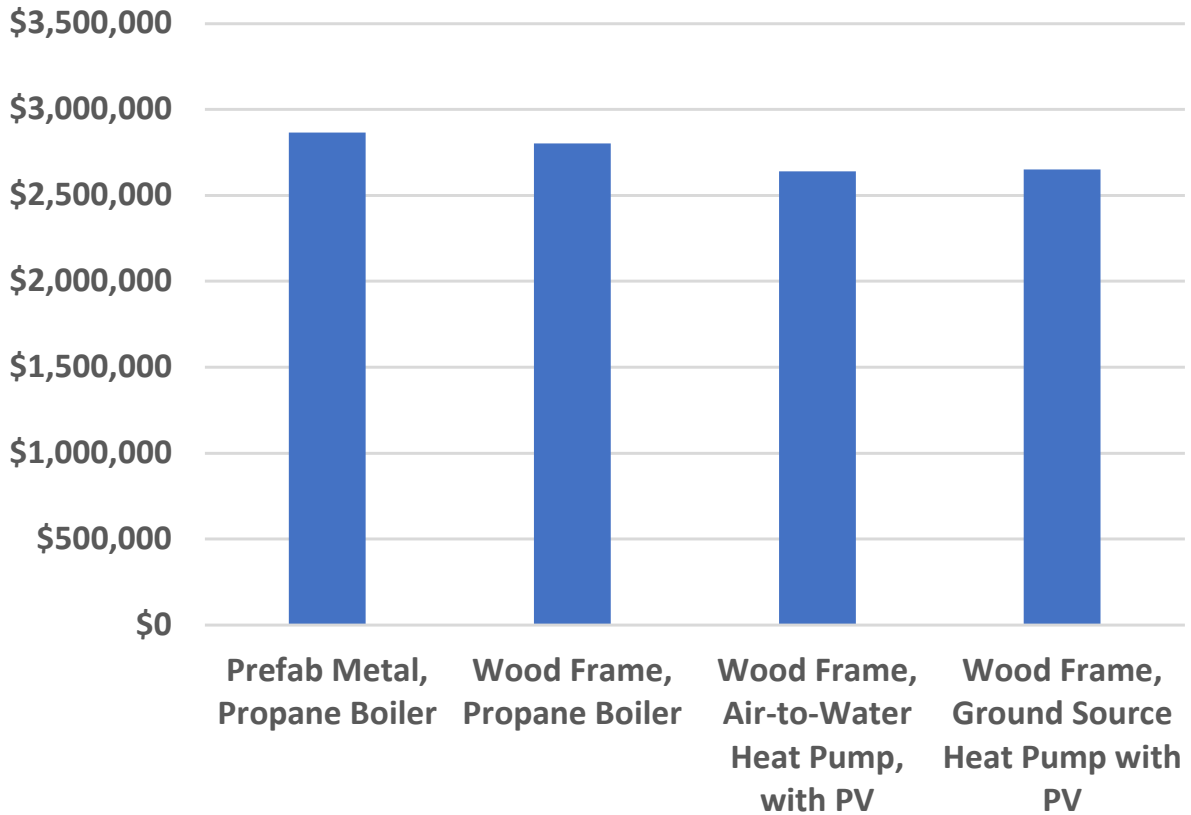

EM Garage Construction + Soft Cost after Fed Incentives

EM Garage First Year Energy Costs

EM Garage 30 Year Life Cycle Cost

EM Garage 30-year CO₂e Emissions