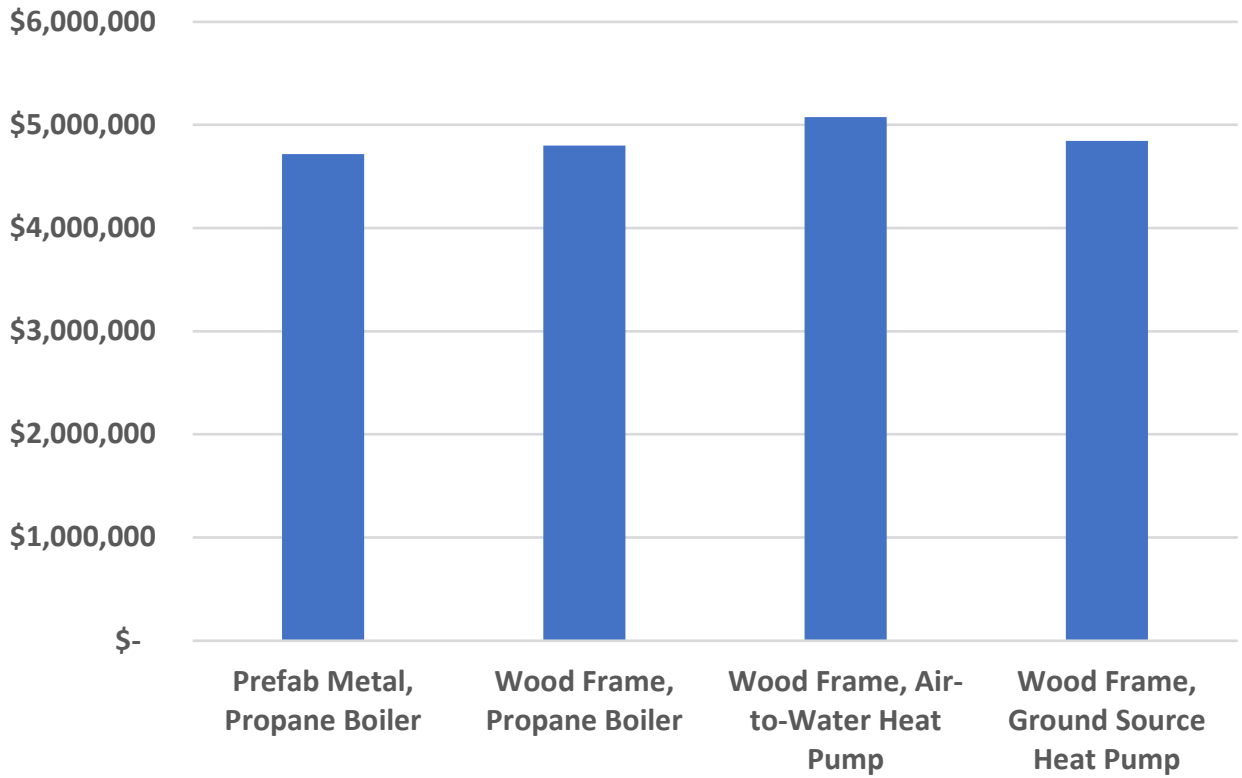

EM Garage Construction + Soft Cost after Fed Incentives

EM Garage First Year Energy Costs

EM Garage 30 Year Life Cycle Cost

EM Garage 30-year CO₂e Emissions