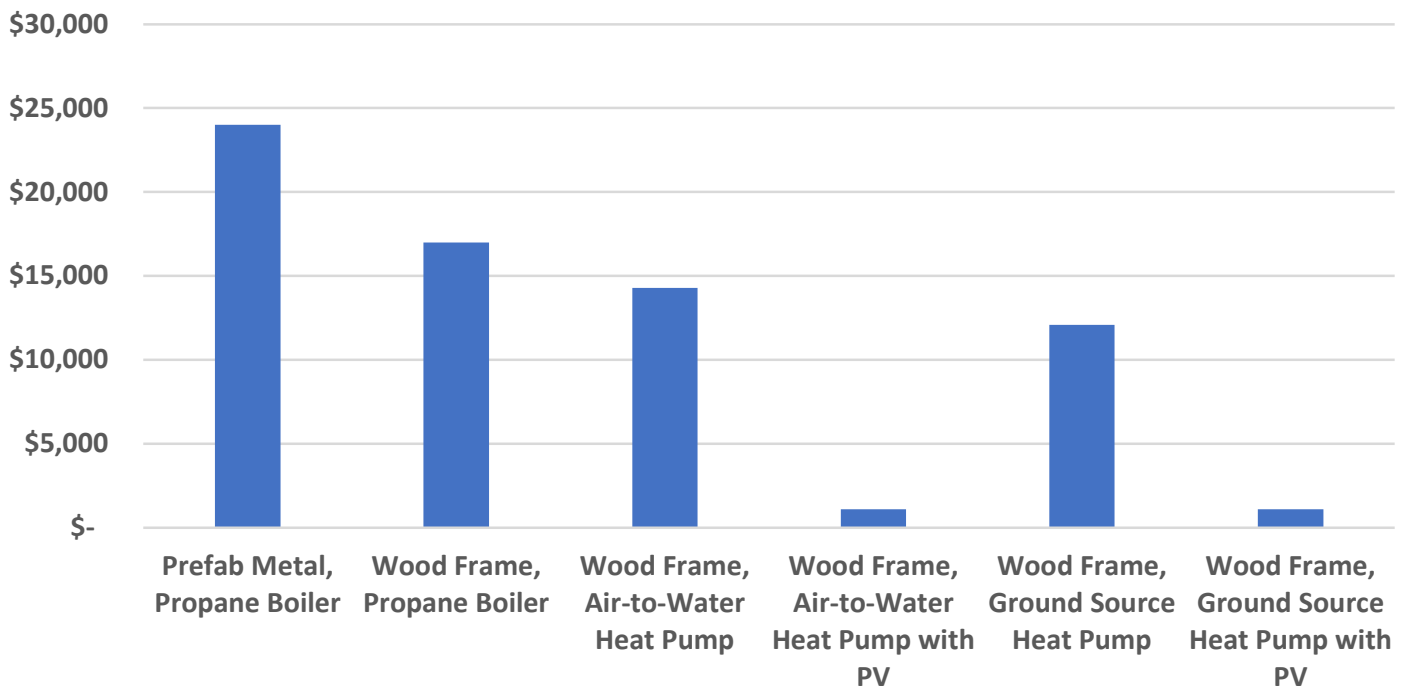

EM Garage Construction + Soft Cost after Fed Incentives

EM Garage First Year Energy Costs

EM Garage 30 Year Life Cycle Cost

EM Garage 30-year CO₂e Emissions